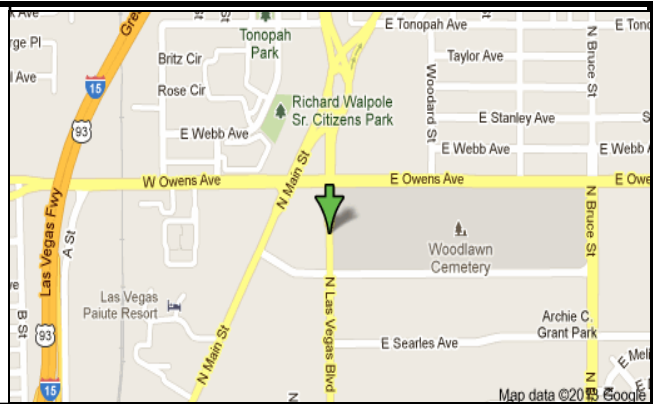

The Salvation Army

35 West Owens Avenue
(near Stocker Street)
Las Vegas, 89030
Phone: (702) 701-5369
Hours: 11:00 am-7:00 pm
For adults

The Shade Tree

1 West Owens Avenue
(near Main Street)
North Las Vegas, 89030
Phone: (702) 385-0072
Hours: 11:00 am-7:00 pm
For women and children